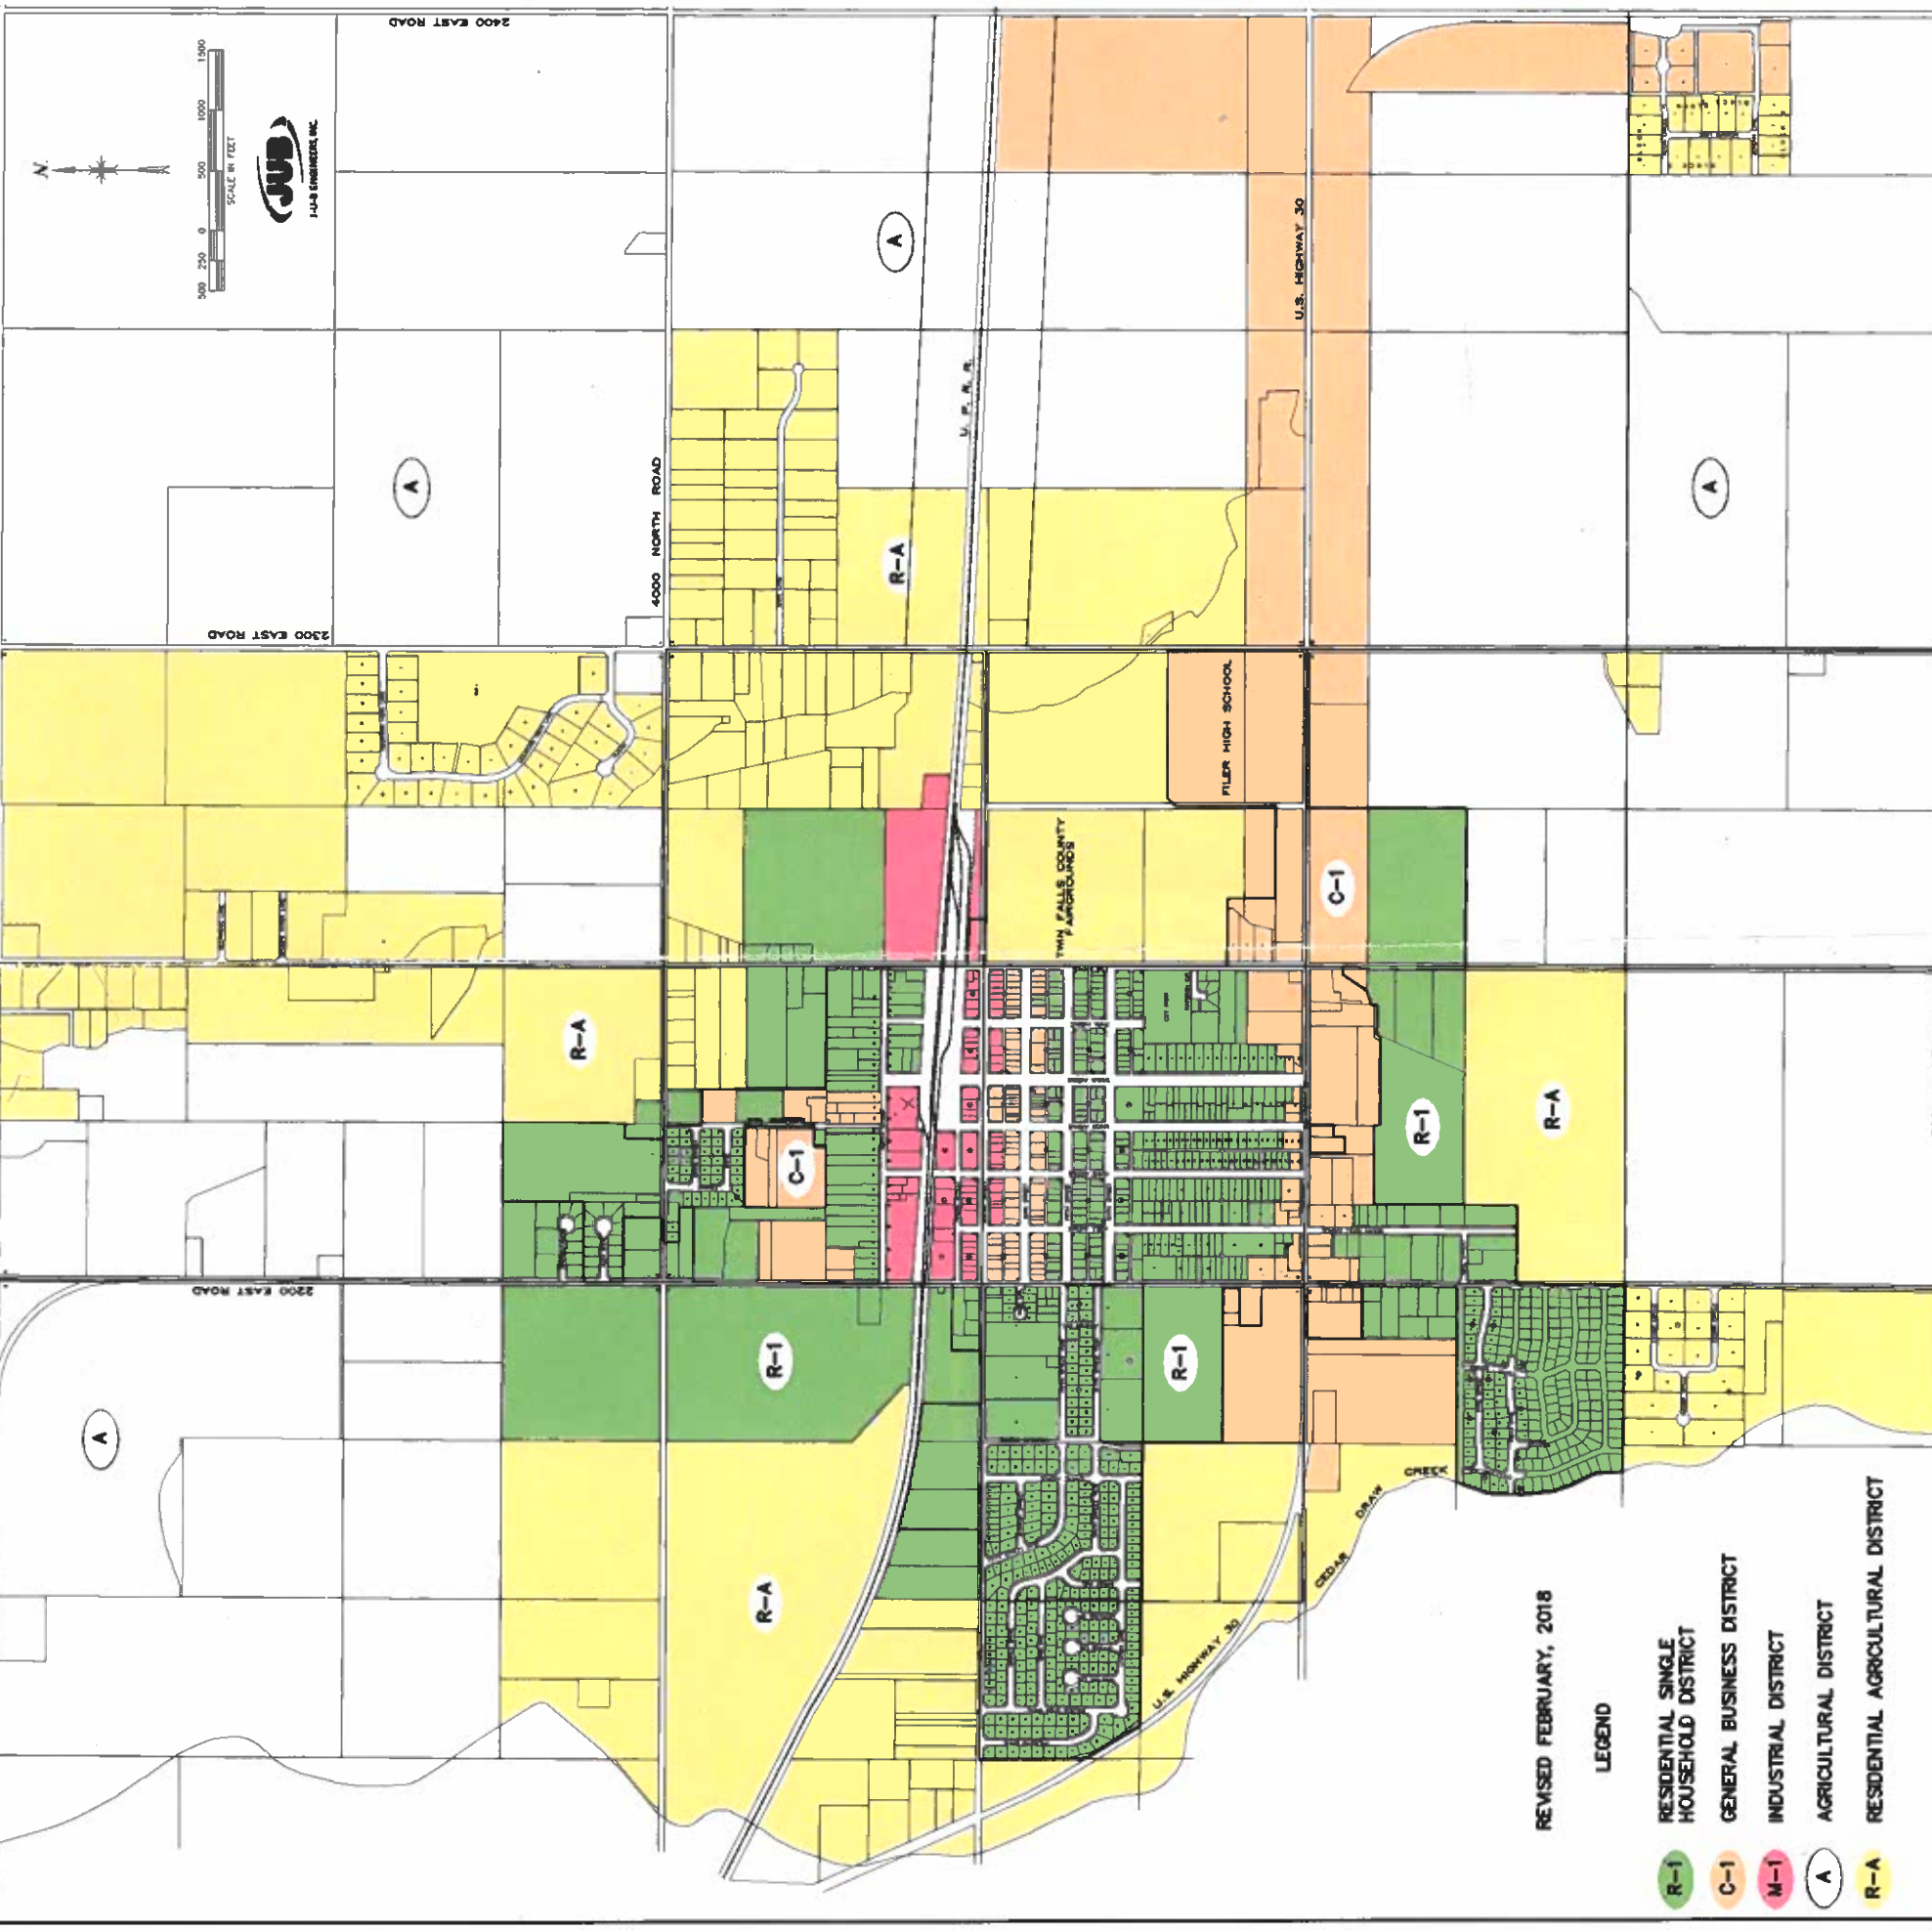

FILER CITY AND AREA OF IMPACT ZONING AREA MAP

 SCALE IN FEET

JUB

 JUB ENGINEERS, INC.

REVISED FEBRUARY, 2018

LEGEND

-  RESIDENTIAL SINGLE HOUSEHOLD DISTRICT
-  GENERAL BUSINESS DISTRICT
-  INDUSTRIAL DISTRICT
-  AGRICULTURAL DISTRICT
-  RESIDENTIAL AGRICULTURAL DISTRICT